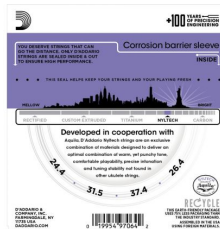

Volksbank Rhein Ahr Eifel
IBAN: DE47 5776 1591 0358 0215 00
BIC: GENODE1BNA

Kreissparkasse Vulkaneifel
IBAN: DE23 5865 1240 0000 2891 99
BIC: MALADE51DAU

Lieferdatum entspricht Rechnungsdatum
Gerichtsstand: Daun | Amtsgericht Wittlich | HRA 11698 | Inhaber: Hermann Konrath e.K. | USt-ID-Nr.: DE184370666