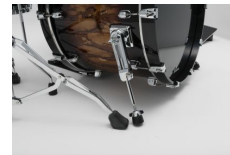

Galerie

Volksbank Rhein Ahr Eifel
IBAN: DE47 5776 1591 0358 0215 00
BIC: GENODE1BNA

Kreissparkasse Vulkaneifel
IBAN: DE23 5865 1240 0000 2891 99
BIC: MALADE51DAU

Lieferdatum entspricht Rechnungsdatum
Gerichtsstand: Daun | Amtsgericht Wittlich | HRA 11698 | Inhaber: Hermann Konrath e.K. | USt-ID-Nr.: DE184370666